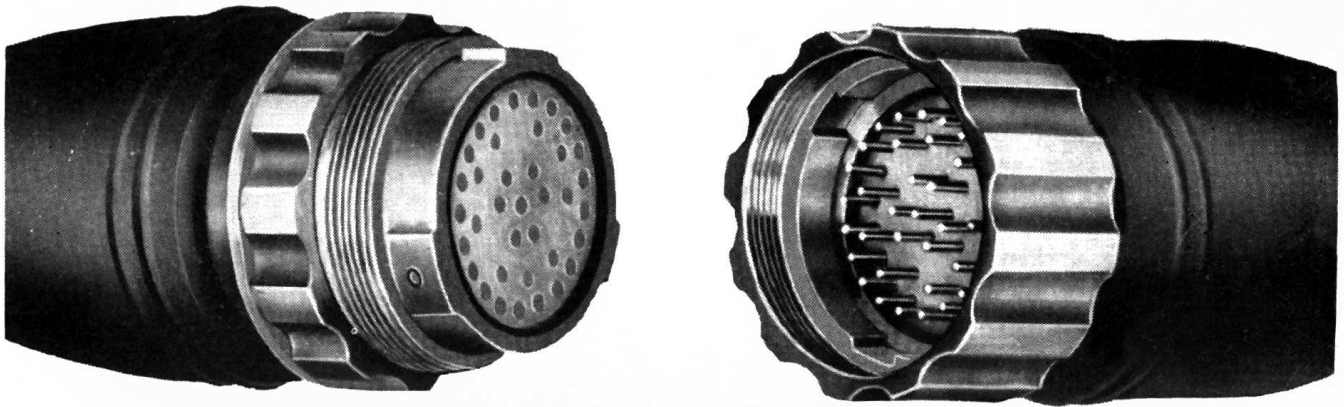

# TELEVISION

In the impressive link-up of national television services, large numbers of BICC Multi-Unit Cables and Polypole Couplers were used throughout Europe. They were employed with both V.H.F. link equipment and T/V cameras. These cables and couplers are designed to provide a robust trailing cable system to withstand the hazards of outside television service. For further information please ask for Publication T.D. T. 15.

## **BICC** multi-unit cables and polypole couplers

BRITISH INSULATED CALLENDER'S CABLES LIMITED  
21 BLOOMSBURY STREET, LONDON, W.C.1