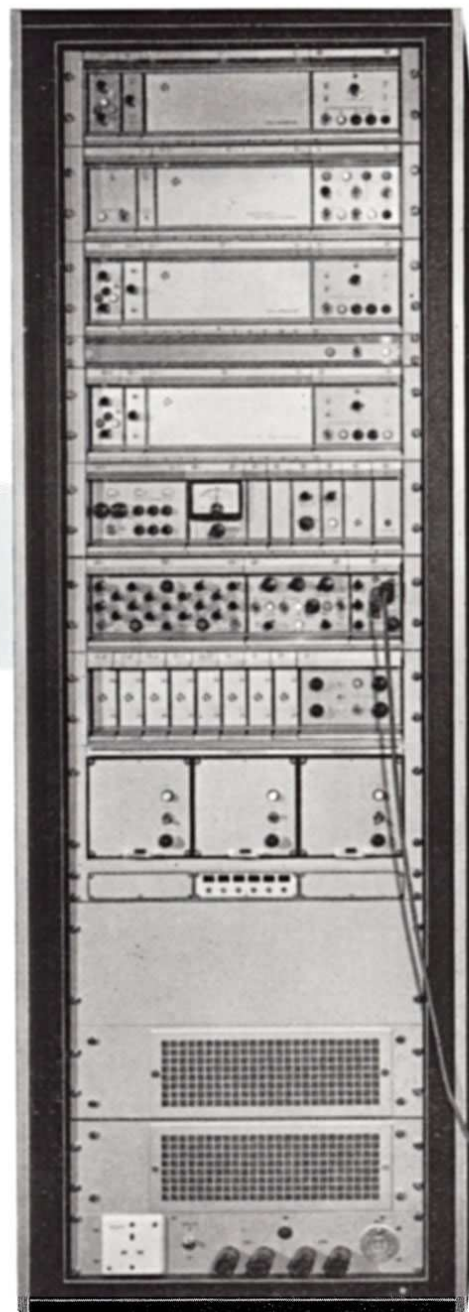

PYE TVT LIMITED : CAMBRIDGE : ENGLAND

TELEX 81103

TELEPHONE CAMBRIDGE 45115

Printed in England

G.C.C. 79595

Supplied by
PYE TVT LIMITED
Cambridge, England
For and on behalf of
PYE LIMITED

Owners of the Trade Mark 'Pye'
www.tvcameramuseum.org