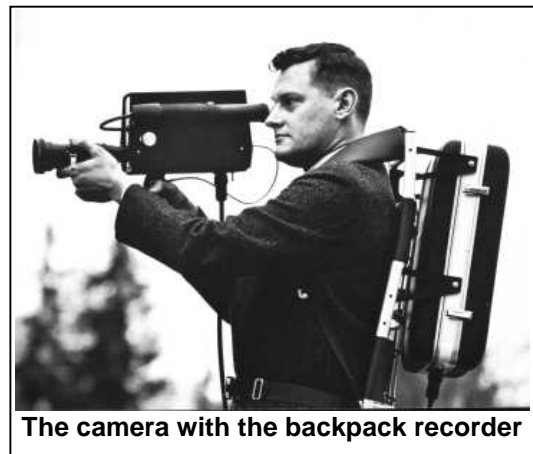

*Excluding Lens & Viewfinder

Associated equipment

Portable 1" reel to reel VTR recorder using proprietary "Coniscan" system.

Features

General description

References

Product Brochure

Photo Reference

Innovations

The viewfinder has electrostatic deflection and can be used as a waveform monitor.

History

Notes

Westel Company. Redwood City. California. The camera was offered for \$3,000 or \$10,500 for the complete system in 1966.